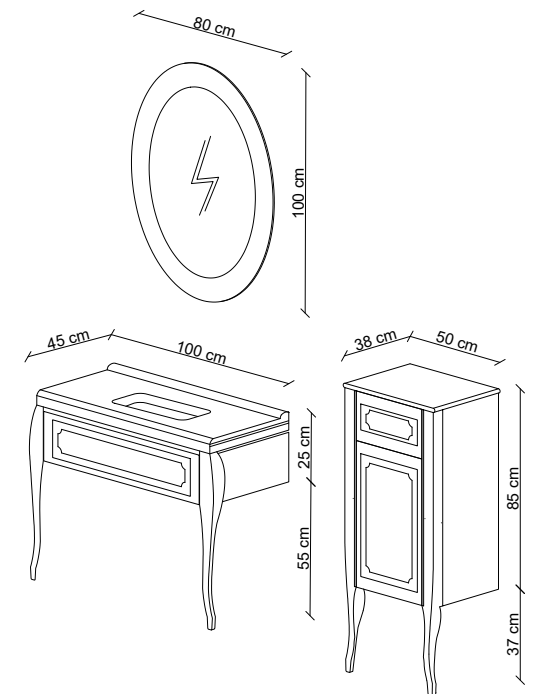

Only quality bathroom appliances inside

Lavabo: Yüksek kaliteli seramik lavabo

Washbasin: High quality ceramic countertop basin.

Gövde: Neme dayanıklı lake MDF'den üretilmiştir. Yavaş kapanan ve tam açılan CNC işlemeli çekmece.

Body: Manufactured from moisture resistance lacquered MDF. Soft closing full extension cnc machined drawer.

Ayaklar: Masif boyalı ahşap avangard ayaklar.

Legs: Solid wood avant-garde lacquered legs.

Üst Modül: MDF çerçeveli ayna.

Top Modul: Mirror with MDF frame.

Boy Dolabı: Neme dayanıklı lake MDF'den üretilmiştir. Yavaş kapanan tam açılan CNC işlemeli çekmece ve yavaş kapanan kapak.

Tall Cabinet: Manufactured from moisture resistance lacquered MDF. Soft closing full extension CNC machined drawer and soft closing CNC machined door.