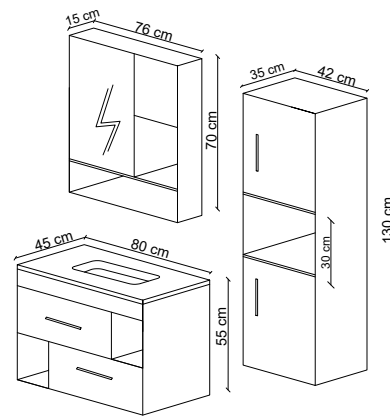

LEGNO

80

Ceviz
Walnut

Beyaz
White

RENK SEÇENEKLERİ
COLOR OPTIONS

GITANO

80

Antrasit
Anthracite

Beyaz
White

RENK SEÇENEKLERİ
COLOR OPTIONS

Lavabo: Yüksek kaliteli seramik lavabo.
Washbasin: High quality ceramic basin.

Gövde: Neme dayanıklı MDFLAM'den üretilmiştir. Yavaş kapanan tam açılan çekmeceler.

Body: Manufactured from moisture resistance MDFLAM. Soft closing full extension drawers.

Üst Modül: Rafı kapaklı MDFLAM ayna dolabı.

Top Modul: MDFLAM mirror cabinet with shelf and door.

Boy Dolabı: Yavaş kapanan MDFLAM rafı kapaklı boy dolabı.

Tall Cabinet: MDFLAM soft closing cabinet with shelf.

Lavabo: Yüksek kaliteli seramik lavabo.
Washbasin: High quality ceramic basin.

Gövde: Neme dayanıklı MDFLAM'den üretilmiştir. Yavaş kapanan lake MDF kapaklar.

Body: Manufactured from moisture resistance MDFLAM. Soft closing lacquered MDF doors.

Üst Modül: Ayna dolabı.

Top Modul: Mirror cabinet.

Boy Dolabı: MDFLAM rafı boy dolabı.

Tall Cabinet: MDFLAM cabinet with shelf. Soft closing lacquered MDF doors.