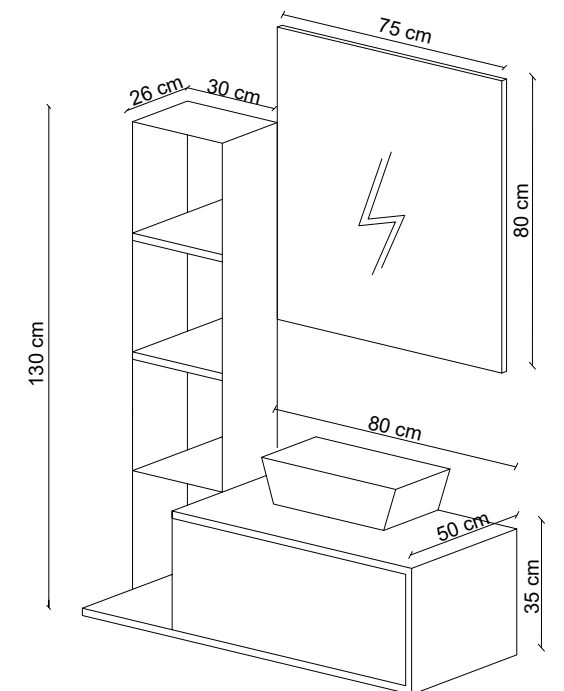

Make your bathroom proud

Lavabo: Seramik lavabo.

Washbasin: Ceramic washbasin.

Gövde: Neme dayanıklı lake MDF'den üretilmiştir. Yavaş kapanan ve tam açılan çekmece.

Body: Manufactured from moisture resistance lacquered MDF. Soft closing full extension drawer.

Üst Modül: Led aydınlatmalı ayna.

Top Modul: Led illuminated mirror.

Raf Dolap: Neme dayanıklı lake MDF'den üretilmiş rafli dolap.

Shelf Cabinet: Manufactured from moisture resistance lacquered MDF cabinet with shelves.