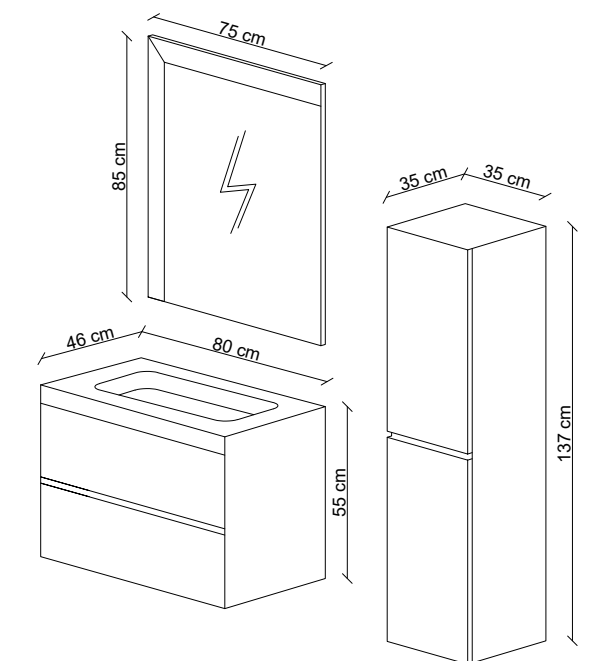

Better bathroom experience

Lavabo: Yüksek kaliteli seramik lavabo.

Washbasin: High quality ceramic basin.

Gövde: Neme dayanıklı lake MDF'den üretilmiştir (ceviz kaplama). Tam açılan ve yavaş kapanan çekmeceler.

Body: Manufactured from moisture resistance lacquered MDF and walnut veneer. Full extension and soft closing drawers.

Üst Modül: MDF çerçeveli ayna.

Top Modul: Mirror with MDF frame.

Boy Dolabı: Neme dayanıklı lake MDF'den üretilmiştir (ceviz kaplama) ve yavaş kapanan kapak.

Tall Cabinet: Manufactured from moisture resistance lacquered MDF and walnut veneer and soft closing door.