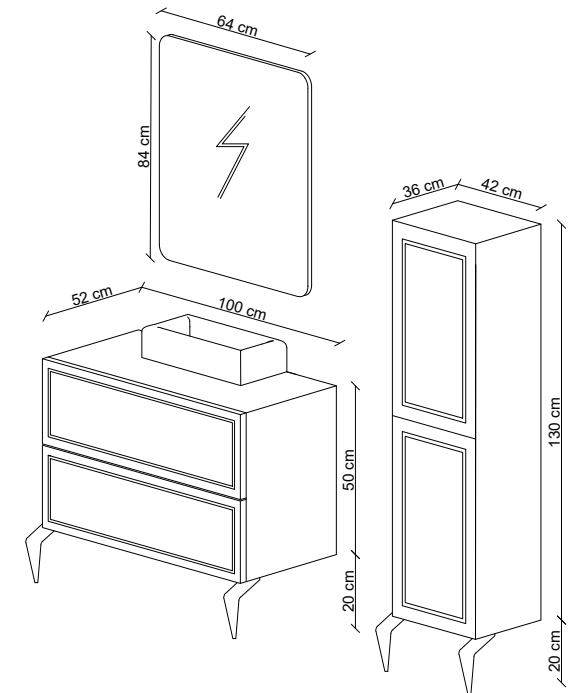

Make your bathroom amazing

Lavabo: Yüksek kaliteli seramik çanak lavabo.

Washbasin: High quality ceramic countertop basin.

Gövde: Neme dayanıklı lake MDF'den üretilmiştir. Tam açılan yavaş kapanan çekmeceler.

Body: Manufactured from moisture resistance lacquered MDF. Soft closing full extension drawers.

Ayaklar: Mat bakır ayaklar.

Legs: Matte copper legs.

Üst Modül: Led aydınlatmalı ayna.

Top Modul: Led illuminated mirror with frame.

Boy Dolabı: Neme dayanıklı lake MDF'den üretilmiştir. Yavaş kapanan lake MDF kapak.

Tall Cabinet: Manufactured from moisture resistance shiny lacquered MDF. Soft close lacquered MDF doors.