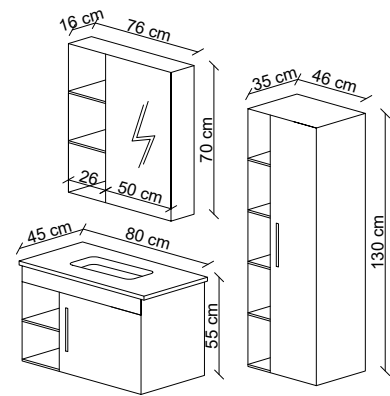

TAMBUR

55

Antrasit

Anthracite

Beyaz

White

Dark

Dark

RENK SEÇENEKLERİ
COLOR OPTIONS

Lavabo: Yüksek kaliteli seramik lavaboo.

Washbasin: High quality ceramic basin.

Gövde: Neme dayanıklı MDFLAM'den üretilmiştir. Yavaş kapanan kapak.

Body: Manufactured from moisture resistance MDFLAM. Soft closing MDFLAM door.

Üst Modül: MDFLAM raflı ayna dolabı.

Top Modul: Mirror cabinet with shelves.

Boy Dolabı: Yavaş kapanan kapaklı raflı MDFLAM boy dolabı.

Tall Cabinet: MDFLAM cabinet with shelves and soft closing doors.