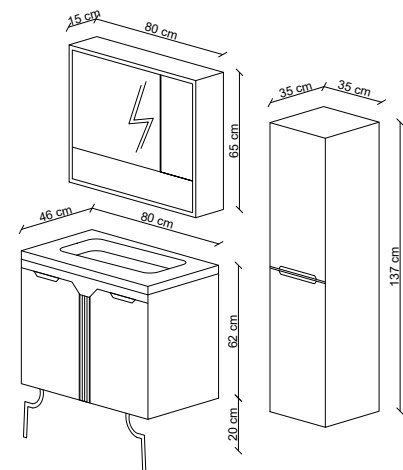

RONDA

80

Antrasit

Anthracite

Beyaz

White

RENK SEÇENEKLERİ
COLOR OPTIONS