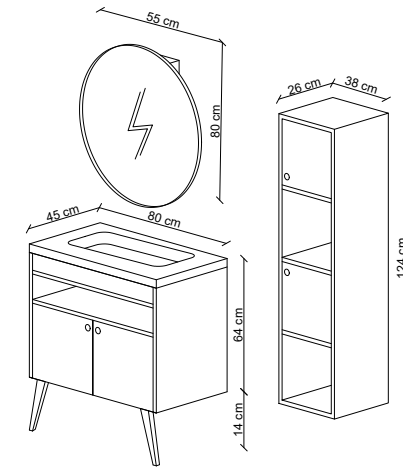

Lavabo: Yüksek kaliteli ince köşeli seramik lavabo.
Washbasin: High quality ceramic basin with slim edge.
Gövde: Neme dayanıklı parlak MDFLAM'den üretilmiştir. Yavaş kapanan CNC işlemeli parlak MDF lake boyalı kapaklar.
Body: Manufactured from moisture resistance shiny MDFLAM. Soft close lacquered MDF and CNC machined doors.
Ayaklar: Mat siyah metal ayaklar.
Legs: Matte black metal legs.
Üst Modül: Parlak MDFLAM ayna dolabı.
Top Modul: Shiny MDFLAM mirror cabinet.
Boy Dolabı: Neme dayanıklı parlak MDFLAM gövde, yavaş kapanan CNC işlemeli lake MDF kapaklar.
Tall Cabinet: Manufactured from moisture resistance shiny MDFLAM body. Soft closing lacquered CNC machined MDF doors.

Lavabo: Yüksek kaliteli seramik lavabo.
Washbasin: High quality ceramic basin.
Gövde: Neme dayanıklı parlak MDFLAM'den üretilmiştir. Yavaş kapanan parlak MDFLAM kapaklar.
Body: Manufactured from moisture resistance shiny MDFLAM. Soft closing shiny MDFLAM doors.
Ayaklar: Parlak krom metal ayaklar.
Legs: Shiny crom metal legs.
Üst Modül: Parlak MDFLAM ayna dolabı.
Top Modul: Shiny MDFLAM mirror cabinet.
Boy Dolabı: Yavaş kapanan parlak MDFLAM rafı boy dolabı.
Tall Cabinet: Shiny MDFLAM cabinet with shelves and soft closing doors.