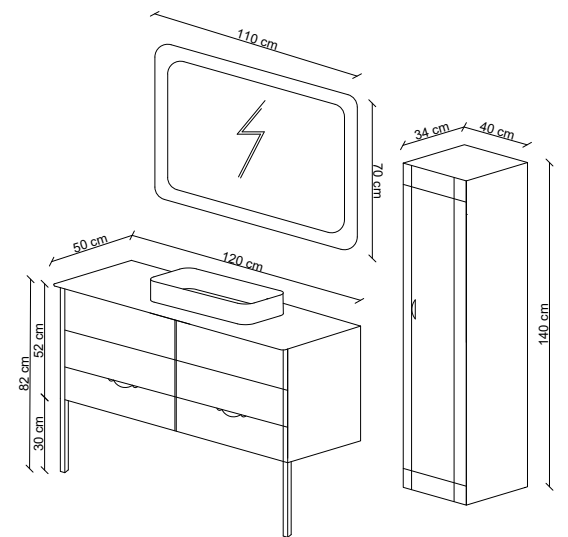

Bathrooms with right

Lavabo: Neme dayanıklı boyalı MDF tezgah, yüksek kaliteli çanak seramik lavabo.

Washbasin: Moisture resistance lacquered MDF countertop, high quality ceramic countertop basin.

Gövde: Neme dayanıklı lake MDF'den üretilmiştir. Yavaş kapanan ve tam açılan çekmeceler.

Body: Manufactured from moisture resistance lacquered MDF. Soft closing full extension drawer.

Ayaklar: Masif ahşap boyalı ayaklar.

Legs: Solid wood lacquered legs.

Üst Modül: Led aydınlatmalı ayna.

Top Modul: Led illuminated mirror with frame.

Boy Dolabı: Neme dayanıklı lake MDF'den üretilmiştir. Yavaş kapanan kapak.

Tall Cabinet: Manufactured from moisture resistance lacquered MDF. Soft closing door.